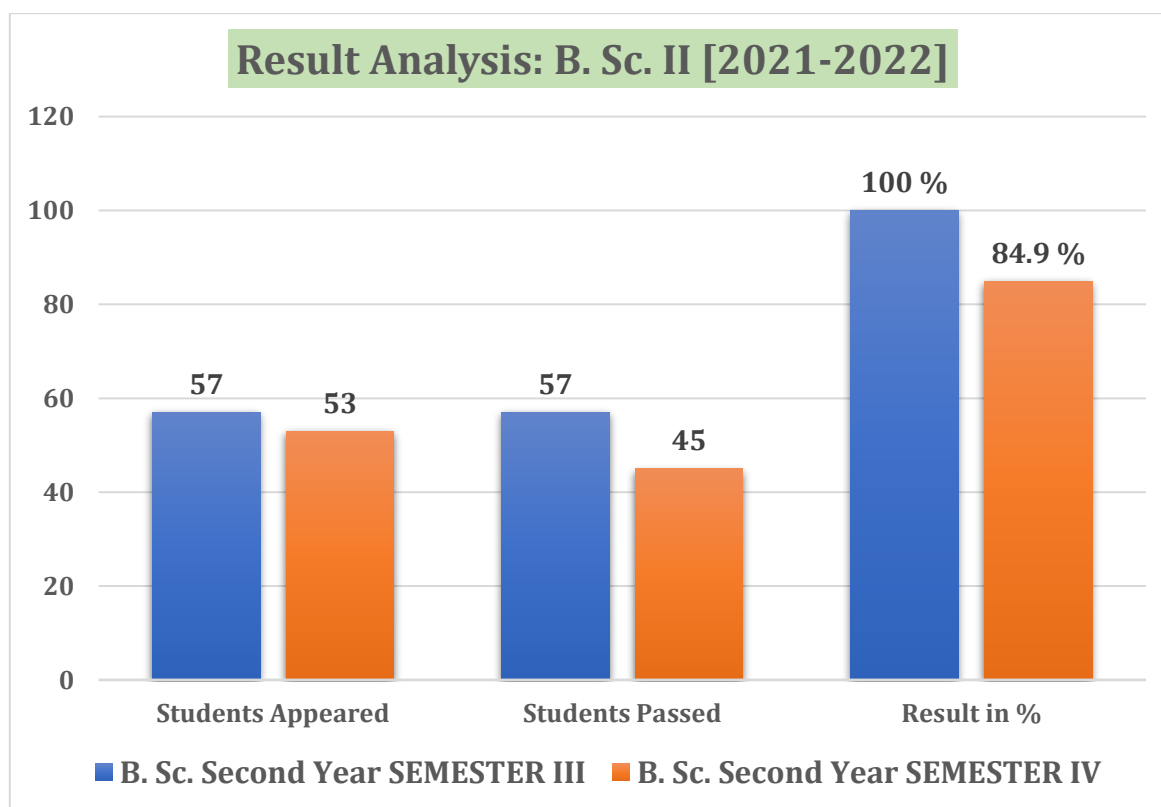

Shri Shivaji Science & Arts College, Chikhli Dist. Buldana.

Department of Physics

SGB University Result Analysis

Examination Year: 2021-2022

Class - B. Sc. - II (Semester -III, IV)

RESULT ANALYSIS

Class	Semester	Students Appeared	Students Passed	Result in	M : F	Distinction	I Class	II Class
B. Sc. Second Year	SEM III	57	57	100 %	28:29	48	6	0
	SEM IV	53	45	84.9 %	19:26	0	24	21

PASSING PERCENTAGE

Class	Semester	Total Students Result in %	Male Pass %	Female Pass %
B. Sc. Second Year	SEM III	100 %	100 %	100 %
	SEM IV	84.9 %	73.07 %	89.28 %