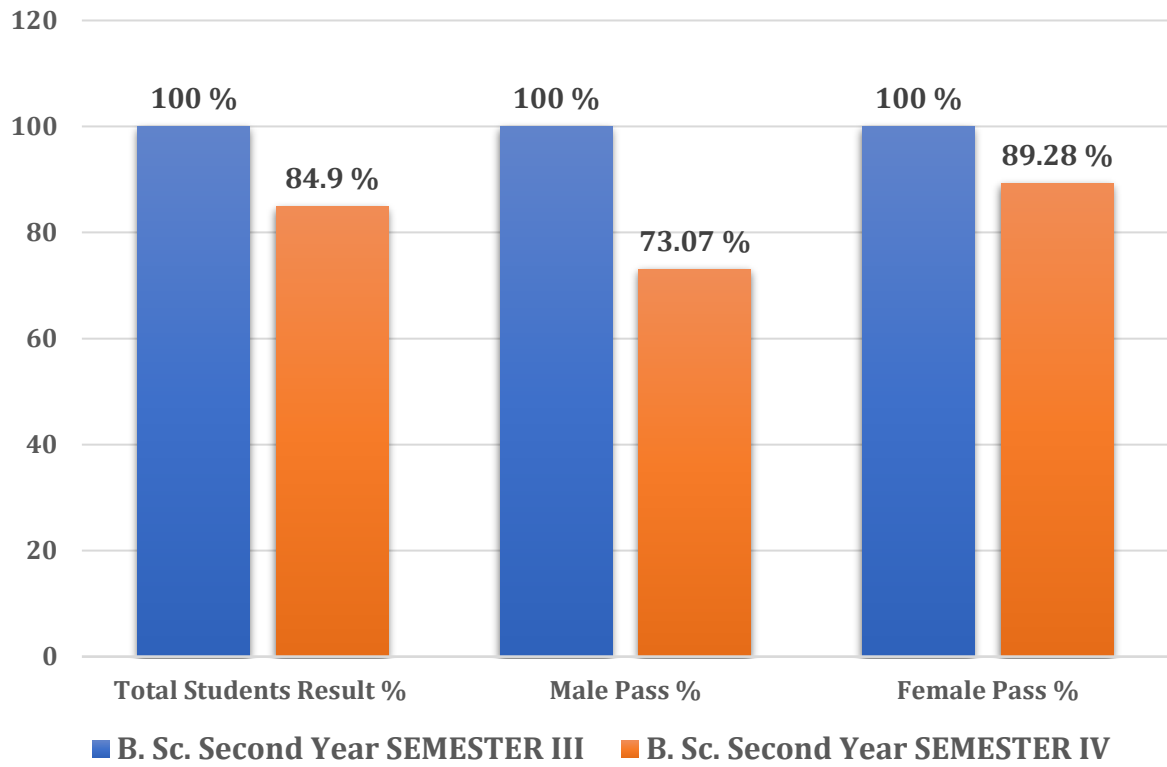

Passing Percentage: B. Sc. II [2021-2022]