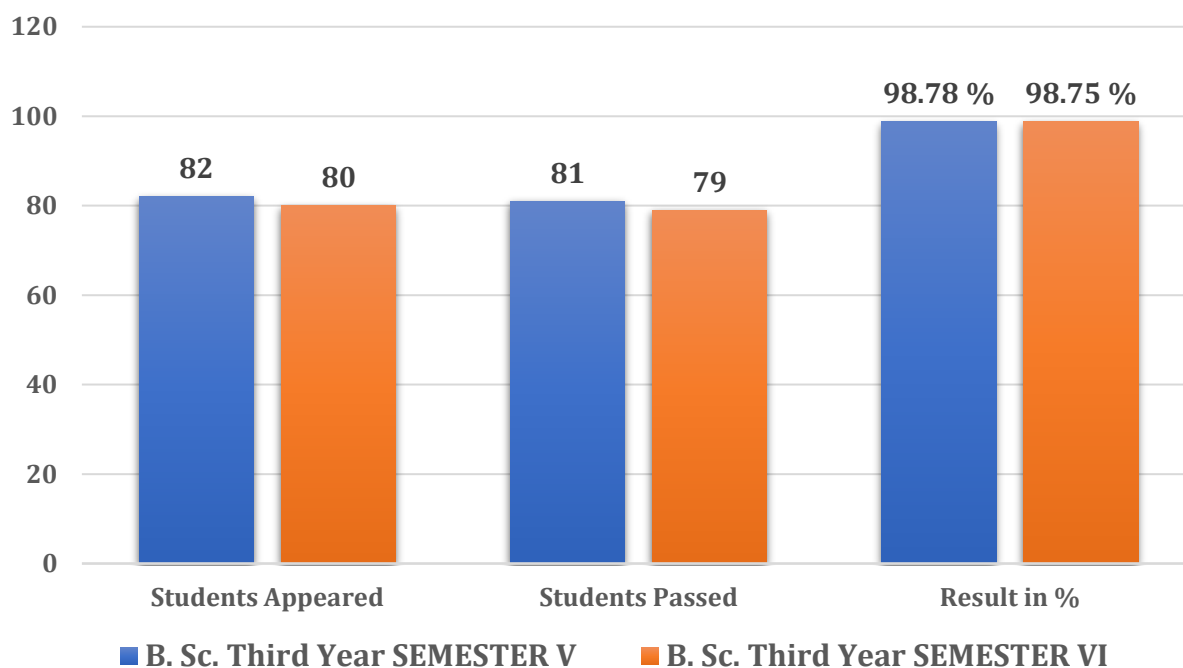

Shri Shivaji Science & Arts College, Chikhli Dist. Buldana.

Department of Physics

SGB University Result Analysis

Examination Year: 2021-2022

Class - B. Sc. - III (Semester -V, VI)

RESULT ANALYSIS

Class	Semester	Students Appeared	Students Passed	Result in %	M : F	Distinction	I Class	II Class	Pass Class
B. Sc. Third Year	SEM V	82	81	98.78	36:45	79	01	00	01
	SEM VI	80	79	98.75	35:42	12	38	29	00

PASSING PERCENTAGE

Class	Semester	Total Students Result in %	Male Pass %	Female Pass %
B. Sc. Third Year	SEM V	98.78	100	97.82
	SEM VI	98.75	100	97.72

Result Analysis: B. Sc. III [2021-2022]