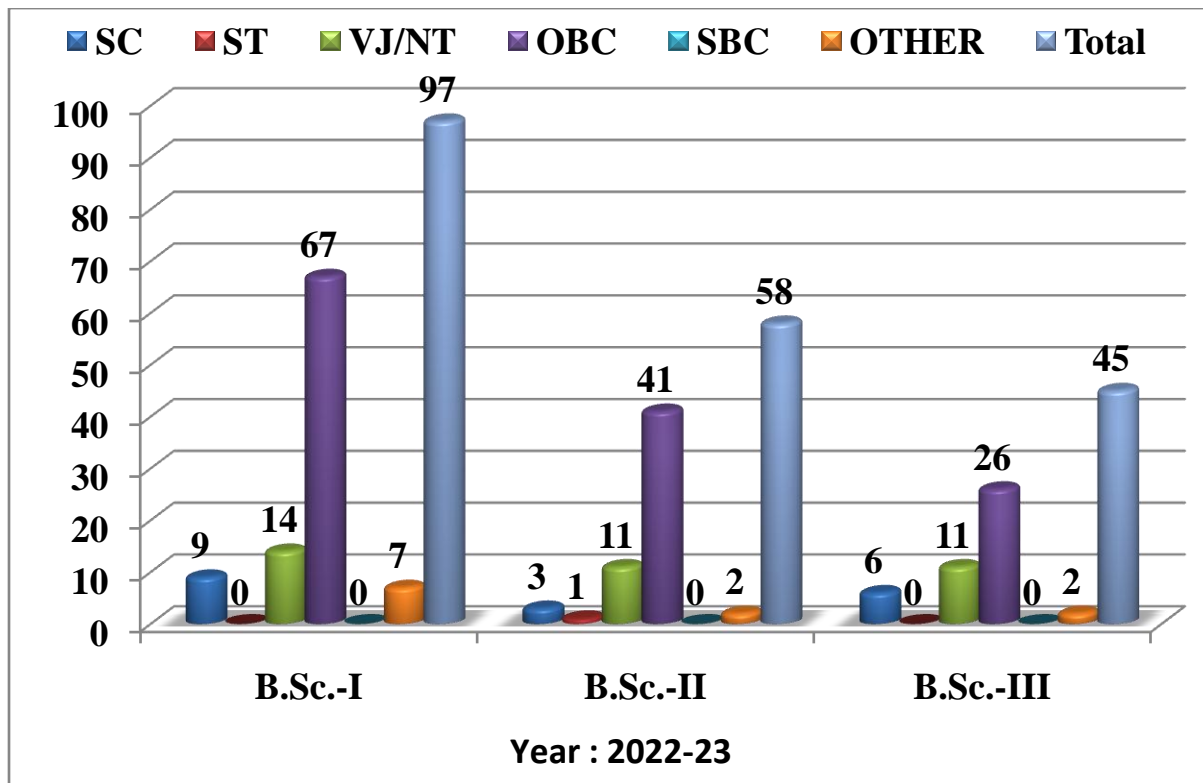

Shri Shivaji Science & Arts College Chikhli, Dist. Buldana

Department of Physics

Admitted Students Category Wise

Year : 2022-23

Class	SC	ST	VJ/NT	OBC	SBC	OTHER	Total
B.Sc.-I	9	0	14	67	0	7	97
B.Sc.-II	3	1	11	41	0	2	58
B.Sc.-III	6	0	11	26	0	2	45