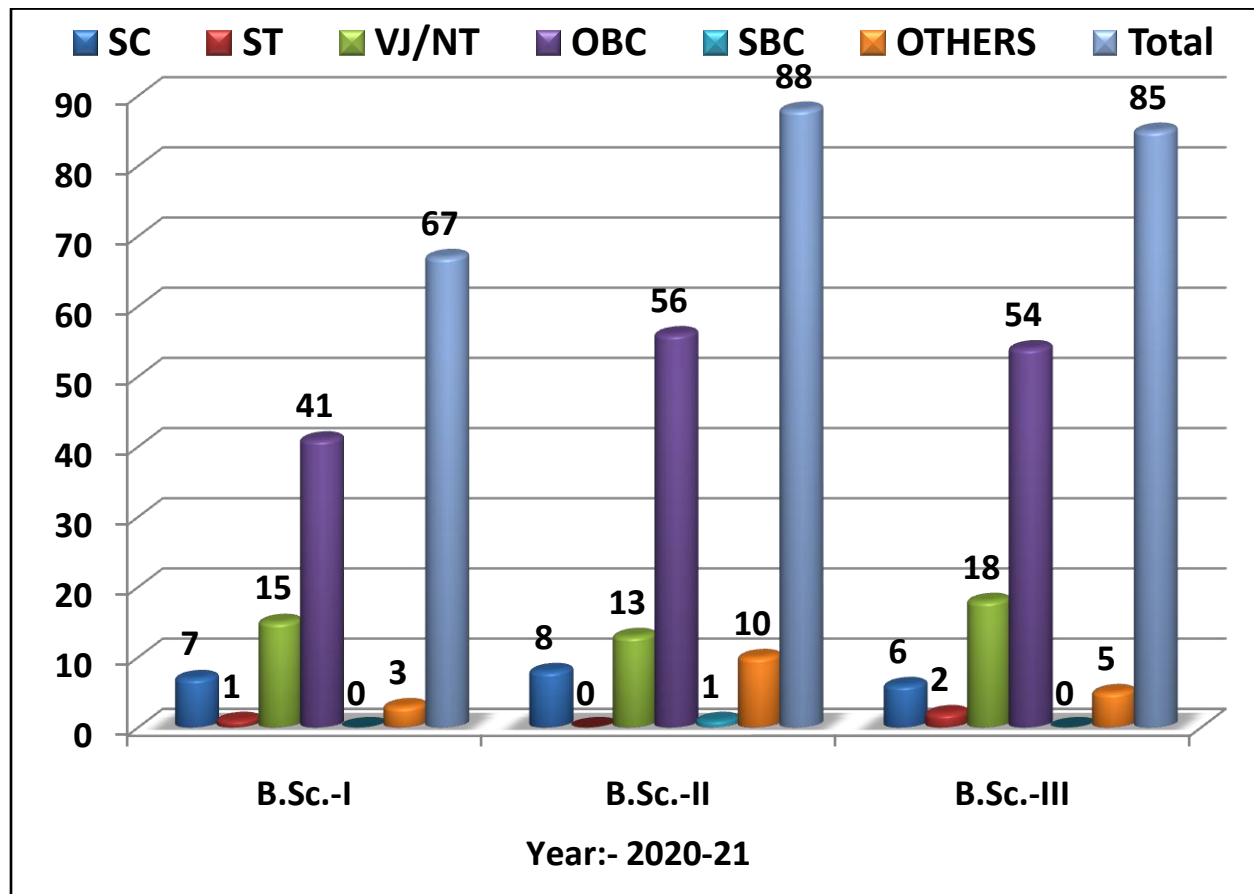

Year : 2020-21

Class	SC	ST	VJ/NT	OBC	SBC	OTHERS	Total
B.Sc.-I	7	1	15	41	0	3	67
B.Sc.-II	8	0	13	56	1	10	88
B.Sc.-III	6	2	18	54	0	5	85