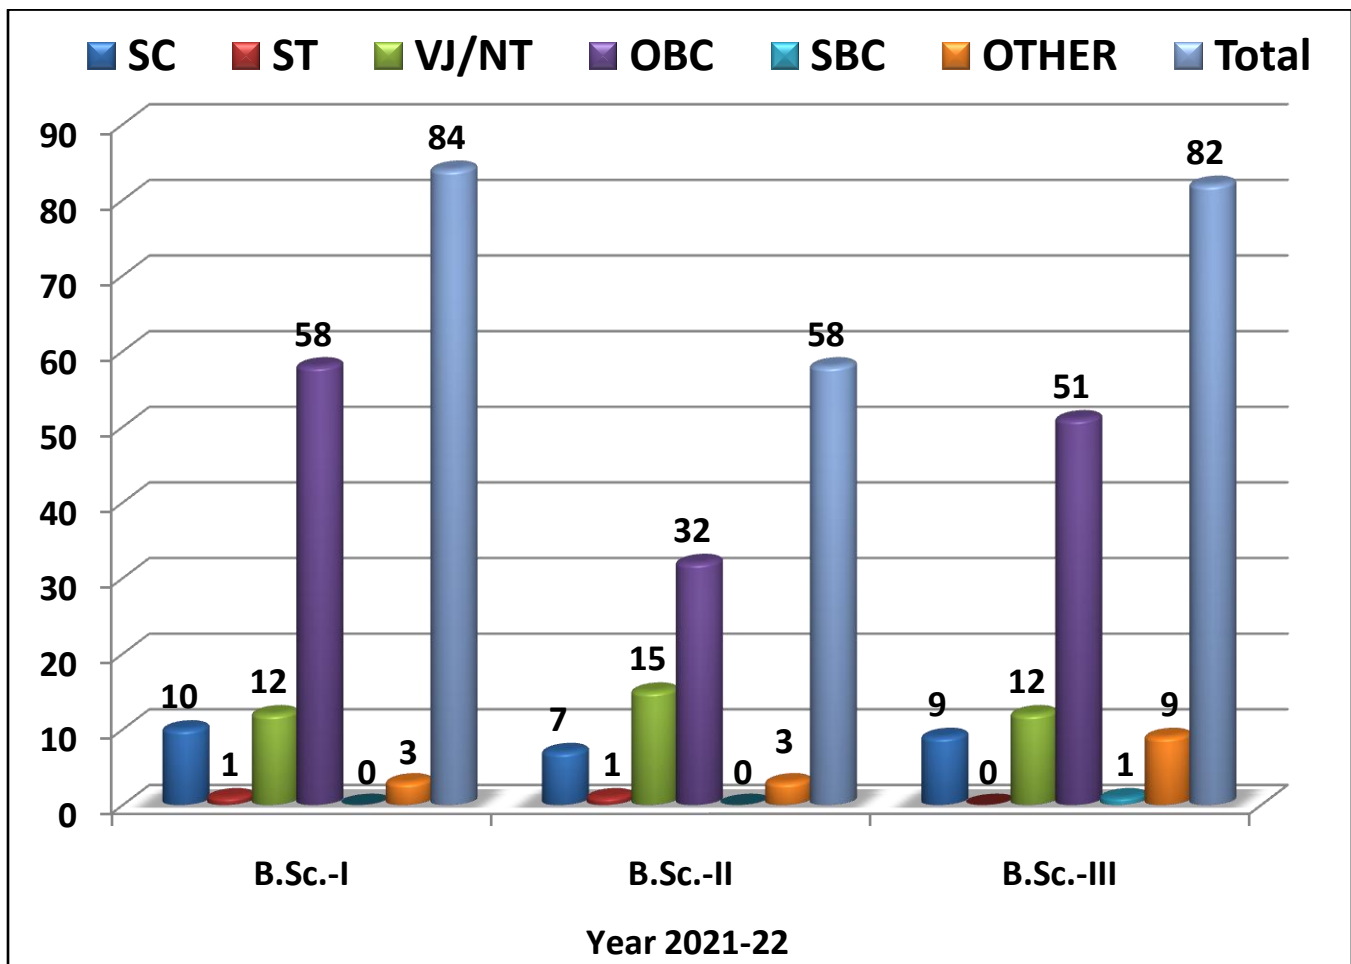

Year : 2021-22

Class	SC	ST	VJ/NT	OBC	SBC	OTHERS	Total
B.Sc.-I	7	1	15	41	0	3	67
B.Sc.-II	8	0	13	56	1	10	88
B.Sc.-III	6	2	18	54	0	5	85