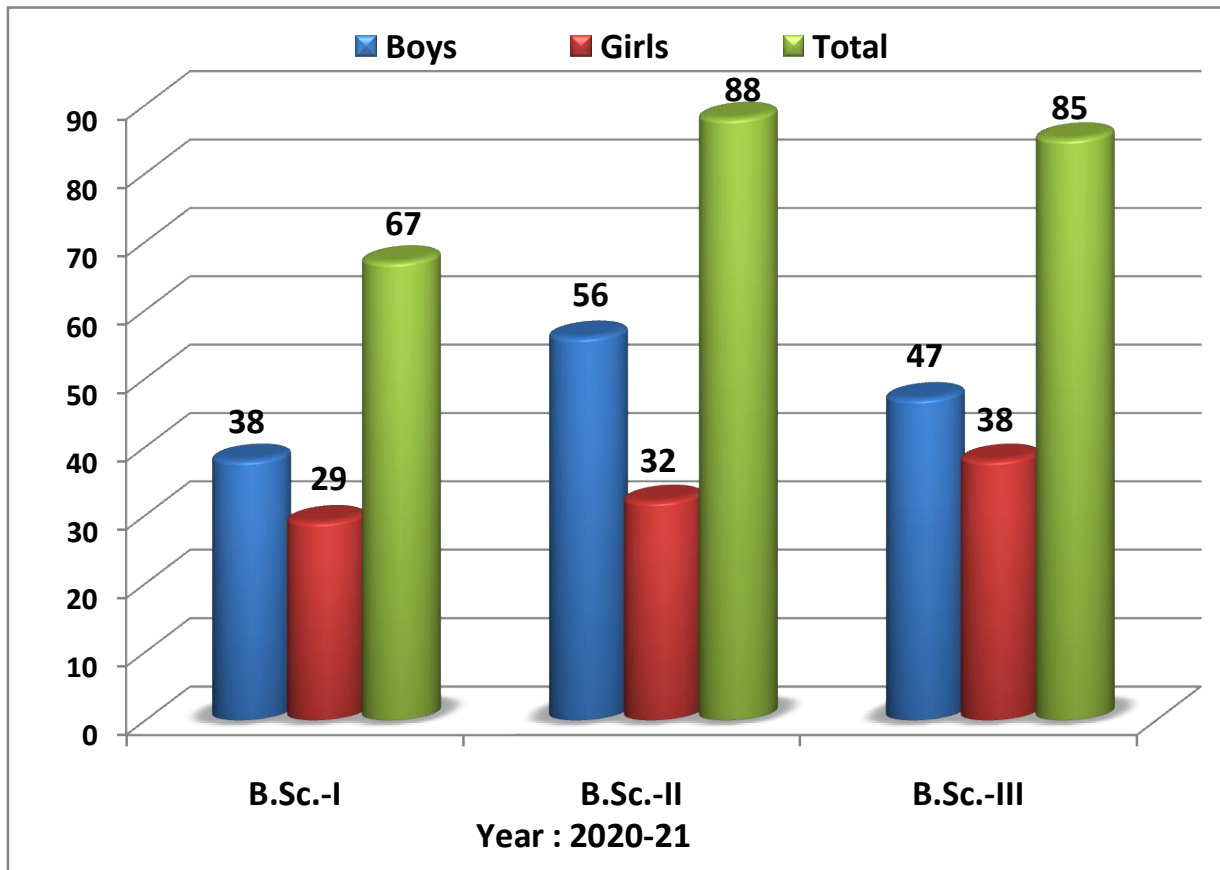

Shri Shivaji Science & Arts College Chikhli, Dist. Buldana

Department of Physics

Admitted Students Gender Wise

Year : 2022-23

Class	Boys	Girls	Total
B.Sc.-I	66	31	97
B.Sc.-II	34	24	58
B.Sc.-III	21	24	45

Year : 2021-22

Class	Boys	Girls	Total
B.Sc.-I	58	26	84
B.Sc.-II	33	25	58
B.Sc.-III	50	32	82

Year : 2020-21

Class	Boys	Girls	Total
B.Sc.-I	38	29	67
B.Sc.-II	56	32	88
B.Sc.-III	47	38	85

Year : 2019-20

Class	Boys	Girls	Total
B.Sc.-I	74	35	109
B.Sc.-II	46	32	78
B.Sc.-III	28	15	43