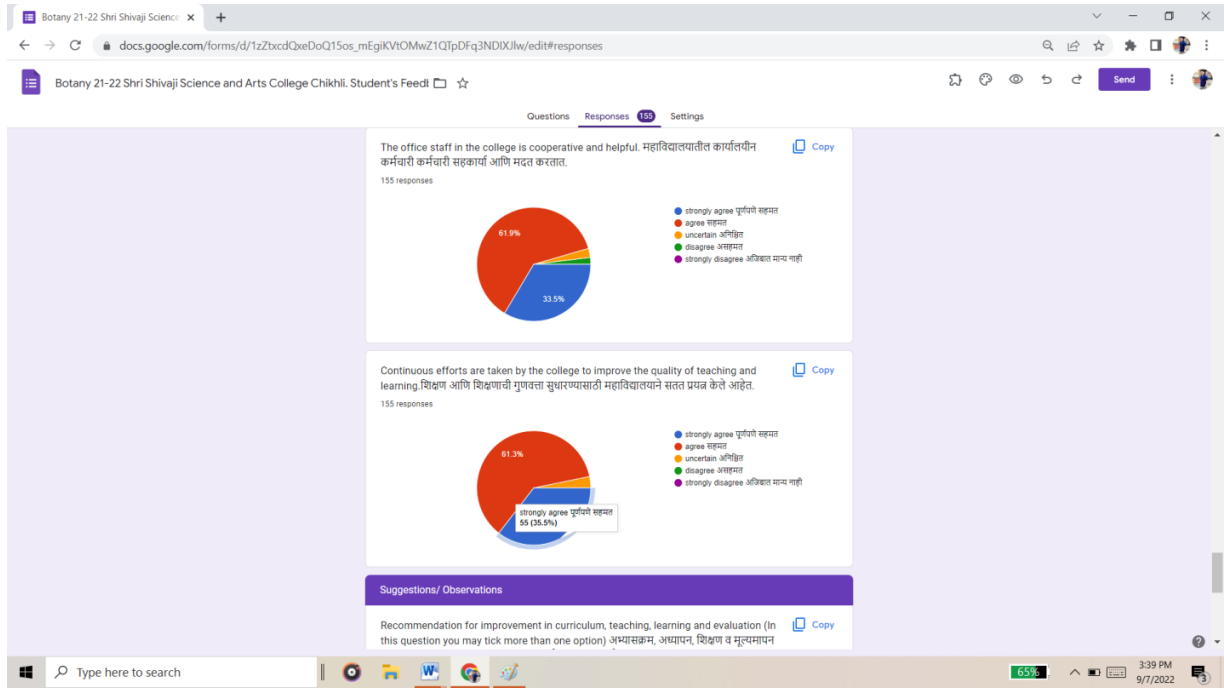

Yashu
HEAD,
Department of Botany
Shri Shivaji Science & Arts College
CHIKHLI, Dist. Buldana

Dr. Omraj S. Deshmukh
Dr. Omraj S. Deshmukh
Principal
Shri Shivaji Sci. & Arts
College Chikhli, Dist. Buldana