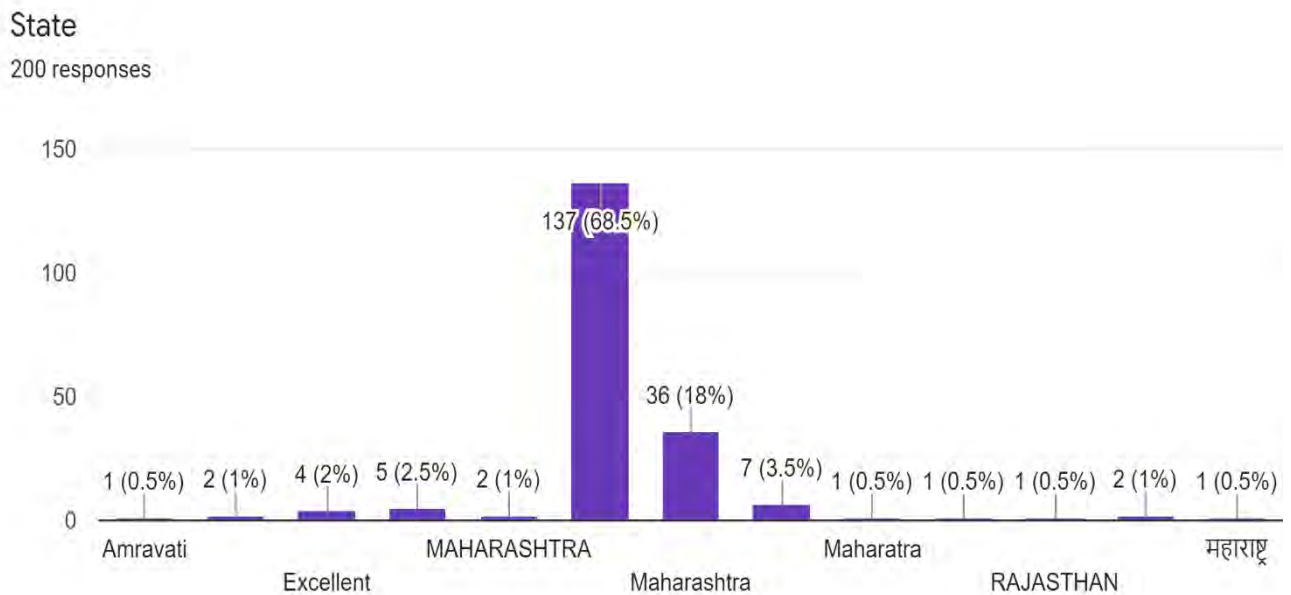

National Level Workshop on " Women Empowerment and Laws in India" Feedback Analysis

Feedback Form National Level Workshop on "Women Empowerment and Laws in India"

Organized by,

Women Nurturing Cell , Shri Shivaji Science and Arts College, Chikhli.

Dist.Buldana.443201

Date:- 28th July 2021

Time:-12:45 PM.- 01:45 PM.