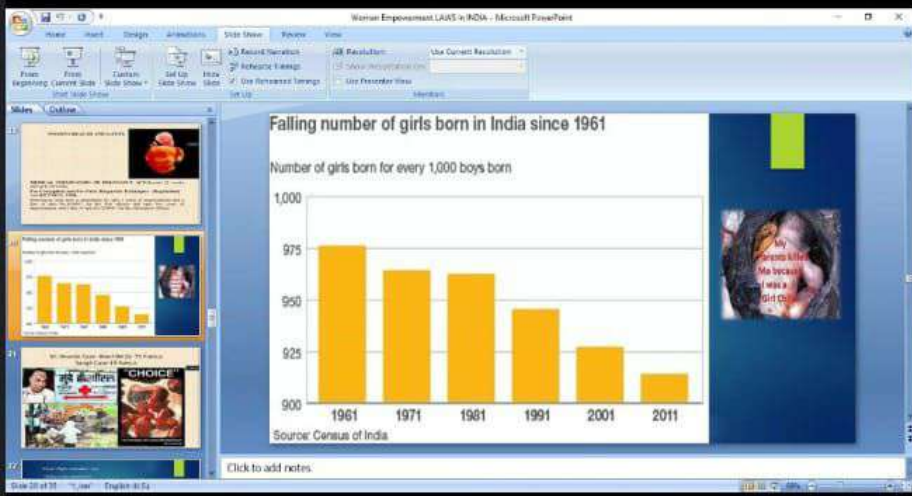

Varsha is presenting

Anjali

sonali

You

Varsha 78 others